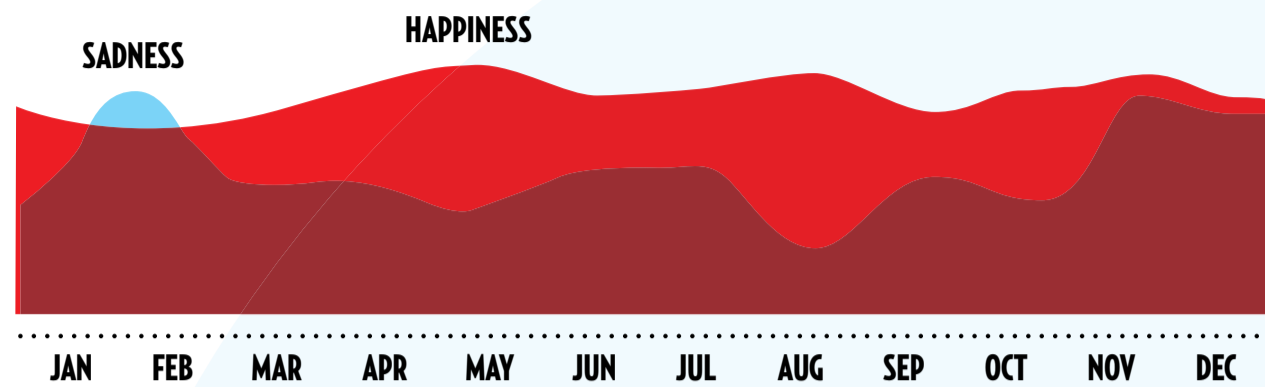

TITLE: YOU ARE HERE

DESIGN: ANA BENITEZ

TITLE: HUSK

ILLUSTRATION: EDU FUENTES

INFOGRAPHICS

IN THE MOOD

AROUND THE WORLD

RANDOM FACTS OF THE RECESSION (UK)