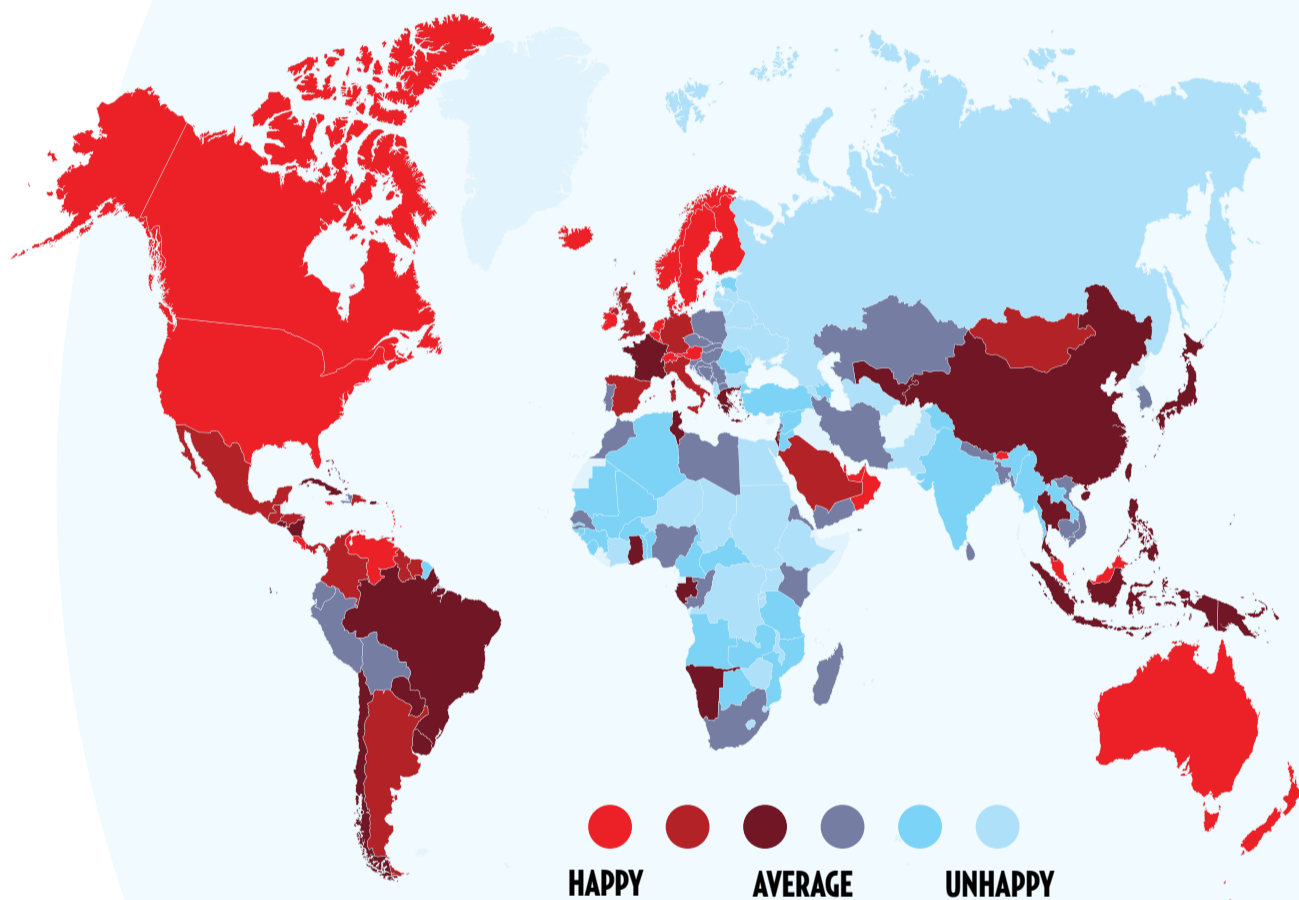

TITLE: YOU ARE HERE

DESIGN: ANA BENITEZ

TITLE: HUSK

ILLUSTRATION: EDU FUENTES

INFOGRAPHICS

IN THE MOOD

AROUND THE WORLD

RANDOM FACTS OF THE RECESSION (UK)

SUICIDE (THE LAST RESORT)

1 Million people per year commit suicide in the world.

SUICIDE IS THE 10TH LEADING CAUSE OF DEATH WORLDWIDE

It's estimated 12 to 25 suicides are **ATTEMPTED** for every one that succeeds.