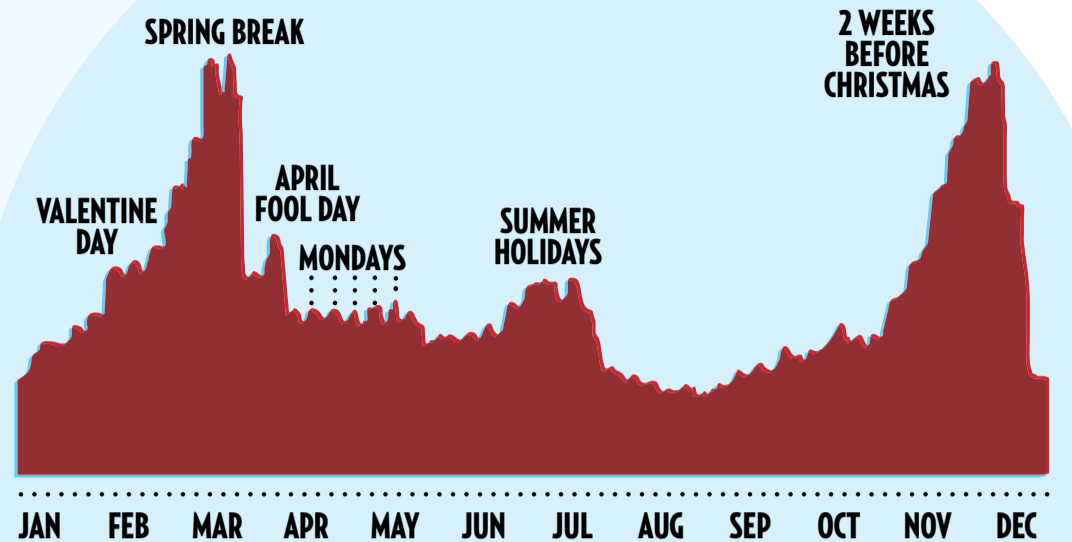

UNEMPLOYMENT

BANKRUPT

ANTIDEPRESSANTS

YOUNG PEOPLE

BREAK-UPS

HOW TO DECREASE YOUR RISK OF DIVORCE

- \$** -30% risk if you earn over \$50,000 a year
- Graduate** -25% risk if you have graduated college
- Family** -14% risk if your parents are still together
- +** -14% risk if you have a religious affiliation

SUICIDE (THE LAST RESORT)

1 Million people per year commit suicide in the world.

SUICIDE IS THE 10TH LEADING CAUSE OF DEATH WORLDWIDE

It's estimated 12 to 25 suicides are **ATTEMPTED** for every one that succeeds.

METHODS

They vary dramatically between countries. In USA:

LOCATIONS

Golden Gate Bridge had a count exceeding 1,200 jumpers since its construction in 1937.

*BLUNT FORCE TRAUMA (jumping from a building or bridge, self-defenestrating, stepping in front of a train, or car collision, for example). EXSANGUINATION or BLOODLETTING (slitting one's wrist or throat), INTENTIONAL DROWNING, SELF-IMMOLATION, ELECTROCUTION, INTENTIONAL STARVATION.