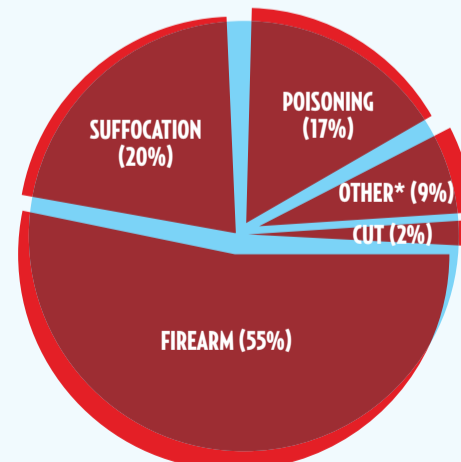

SUICIDE (THE LAST RESORT)

1 Million people per year commit suicide in the world.

SUICIDE IS THE 10TH LEADING CAUSE OF DEATH WORLDWIDE

It's estimated 12 to 25 suicides are **ATTEMPTED** for every one that succeeds.

METHODS

They vary dramatically between countries. In USA:

LOCATIONS

Golden Gate Bridge had a count exceeding 1,200 jumpers since its construction in 1937.

*BLUNT FORCE TRAUMA (jumping from a building or bridge, self-defenestrating, stepping in front of a train, or car collision, for example). EXSANGUINATION or BLOODLETTING (slitting one's wrist or throat), INTENTIONAL DROWNING, SELF-IMMOLATION, ELECTROCUTION, INTENTIONAL STARVATION.